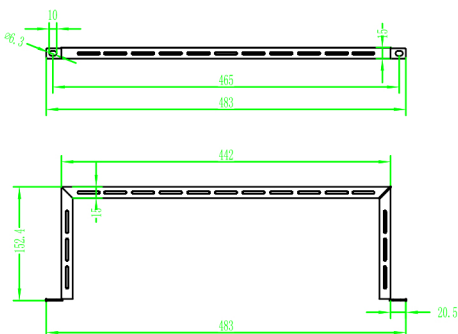

Part No.	71-200-201
Description	ECore DuroRacks 19" L-Shaped Steel Lacing Bar

Part No.	71-200-202
Description	ECore DuroRacks 19" L-Shaped Steel Lacing Bar-2" Offset

Part No.	71-200-204
Description	ECore DuroRacks 19" L-Shaped Steel Lacing Bar- 4" Offset

Part No.	71-200-206
Description	ECore DuroRacks 19" L-Shaped Steel Lacing Bar- 6" Offset

**Show Me**  
**C A B L E S**  
 cables & connectors since 1995