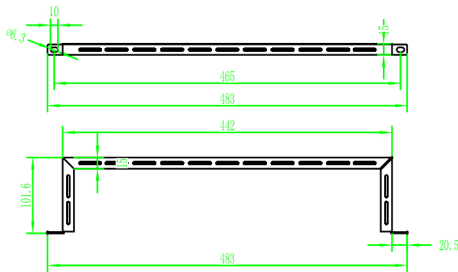

Part No.	71-200-201
Description	ECore DuroRacks 19" L-Shaped Steel Lacing Bar

Part No.	71-200-202
Description	ECore DuroRacks 19" L-Shaped Steel Lacing Bar-2" Offset

Part No.	71-200-204
Description	ECore DuroRacks 19" L-Shaped Steel Lacing Bar- 4" Offset

Part No.	71-200-206
Description	ECore DuroRacks 19" L-Shaped Steel Lacing Bar- 6" Offset

**Show Me**  
**C A B L E S**  
 cables & connectors since 1995