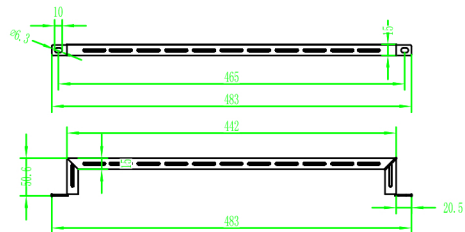

Part No.	71-200-201
Description	ECore DuroRacks 19" L-Shaped Steel Lacing Bar

Part No.	71-200-202
Description	ECore DuroRacks 19" L-Shaped Steel Lacing Bar-2" Offset

Part No.	71-200-204
Description	ECore DuroRacks 19" L-Shaped Steel Lacing Bar- 4" Offset

Part No.	71-200-206
Description	ECore DuroRacks 19" L-Shaped Steel Lacing Bar- 6" Offset

**Show Me**  
**C A B L E S**  
 cables & connectors since 1995